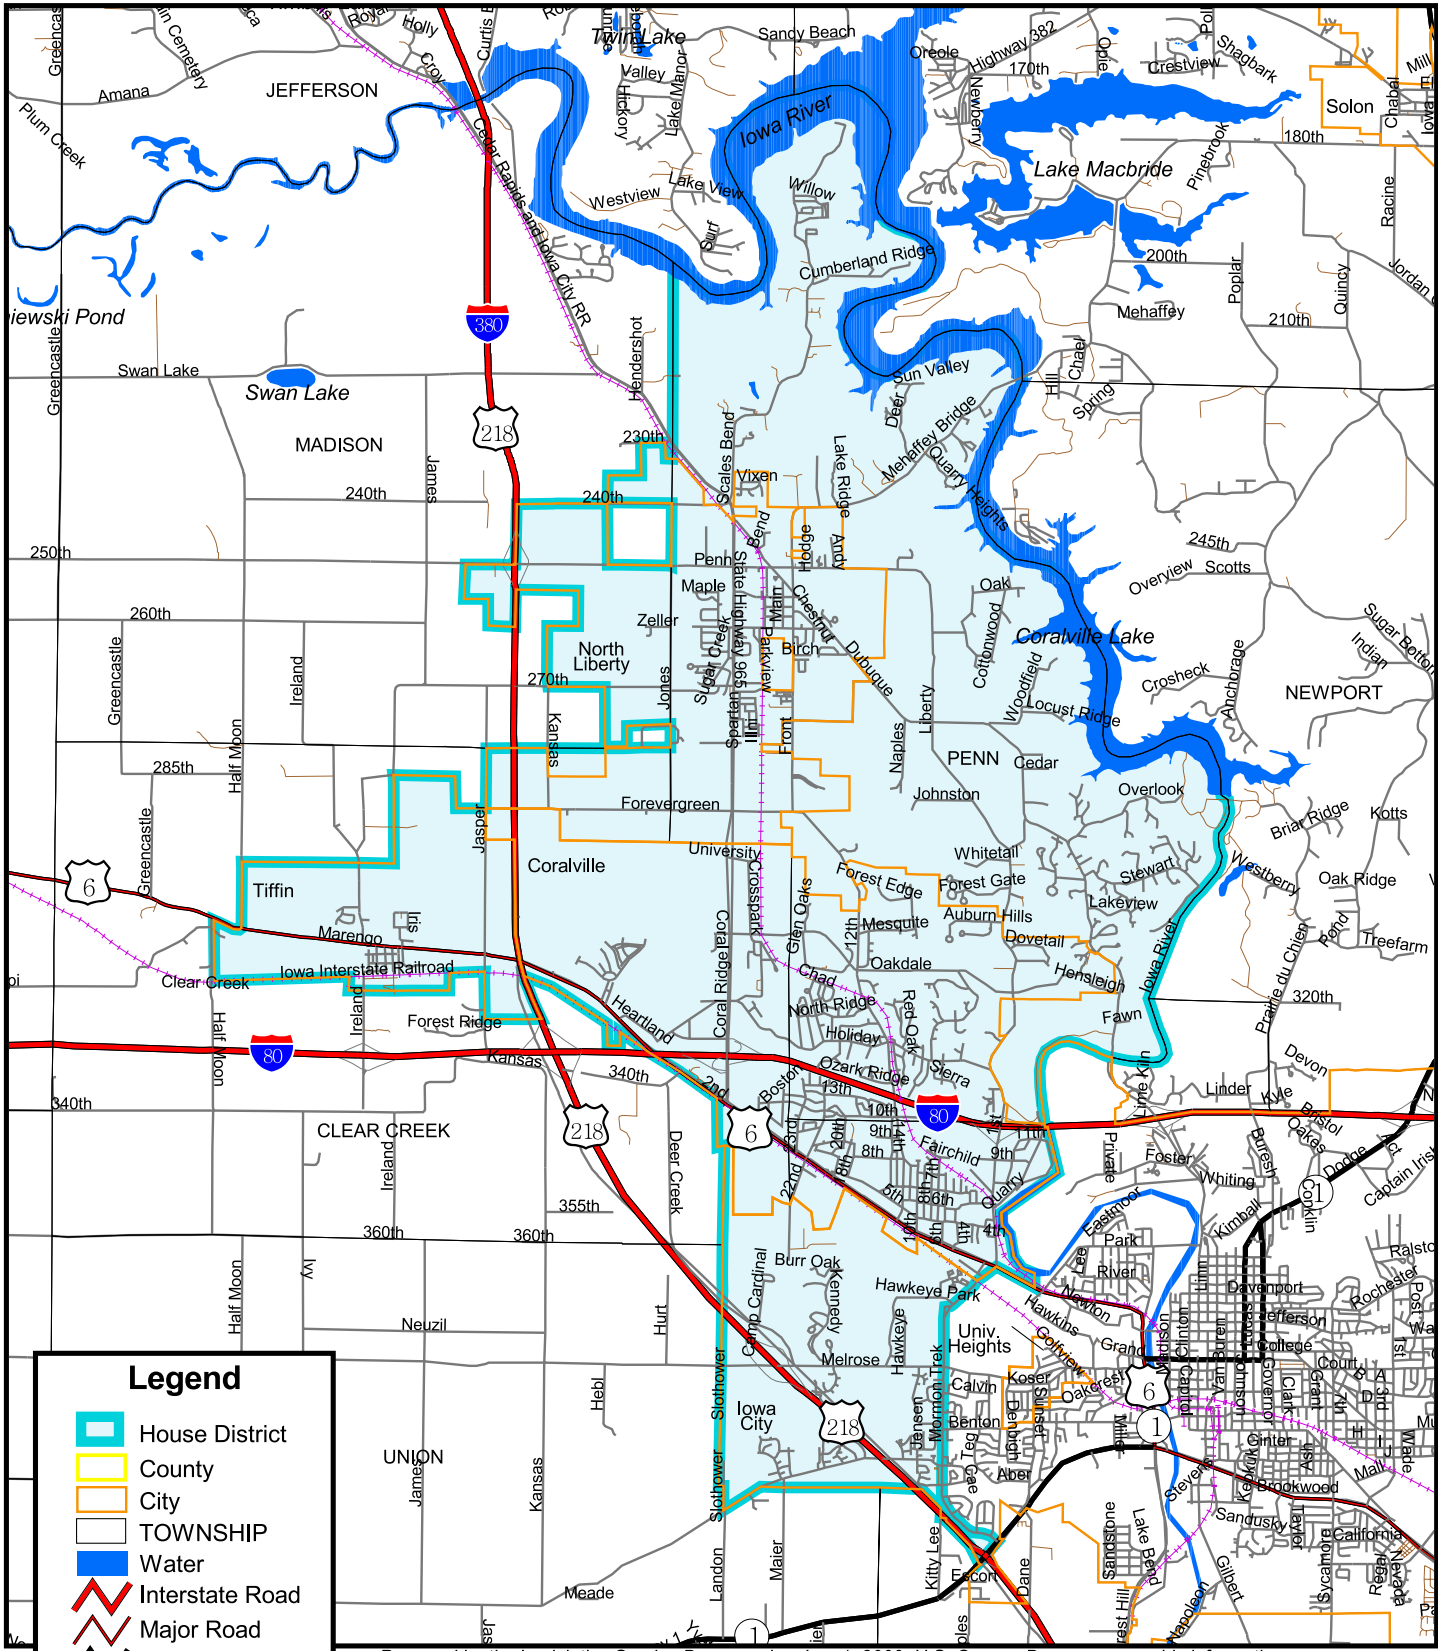

Iowa House of Representatives District 30

(Effective Beginning with the Elections in 2002 for the 80th General Assembly)

Prepared by the Legislative Service Bureau using Jan. 1, 2000, U.S. Census Bureau geographic information.